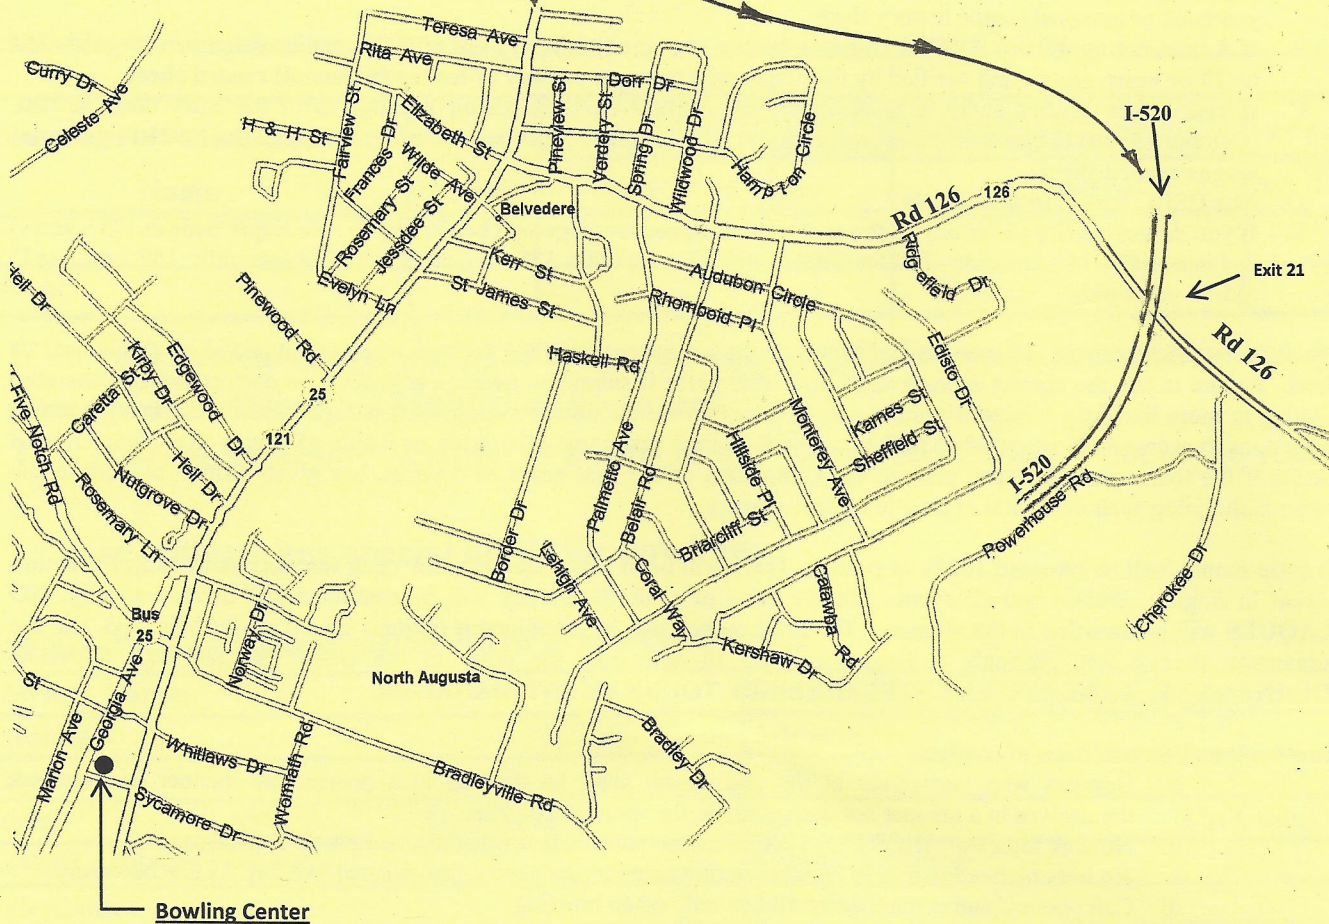

**SCUSBC's Host Hotel**

Sleep Inn  
 921 Edgefield Rd. (US25)  
 North Augusta, SC 29841  
 Phone: 803-202-0209  
 Ask for the SCUSBC rate: \$60.00 + Tax

**North Augusta Map & Directions**

To Bowling Center : Coming in on I-20, take Exit 6 & go south on I-520 to Exit 21 (2nd Exit) Road 126. Go - 1 ½ miles west on Rd.126 to US25 & Road 121. Turn left on US25. In 1 mile US25 turns right . Stay on US25. Go another ½ mile & the Bowling Center is on the left . Hard to see going south. It is on the corner of Georgia Ave. (US25) & Sycamore Dr. You can enter from Sycamore Dr.