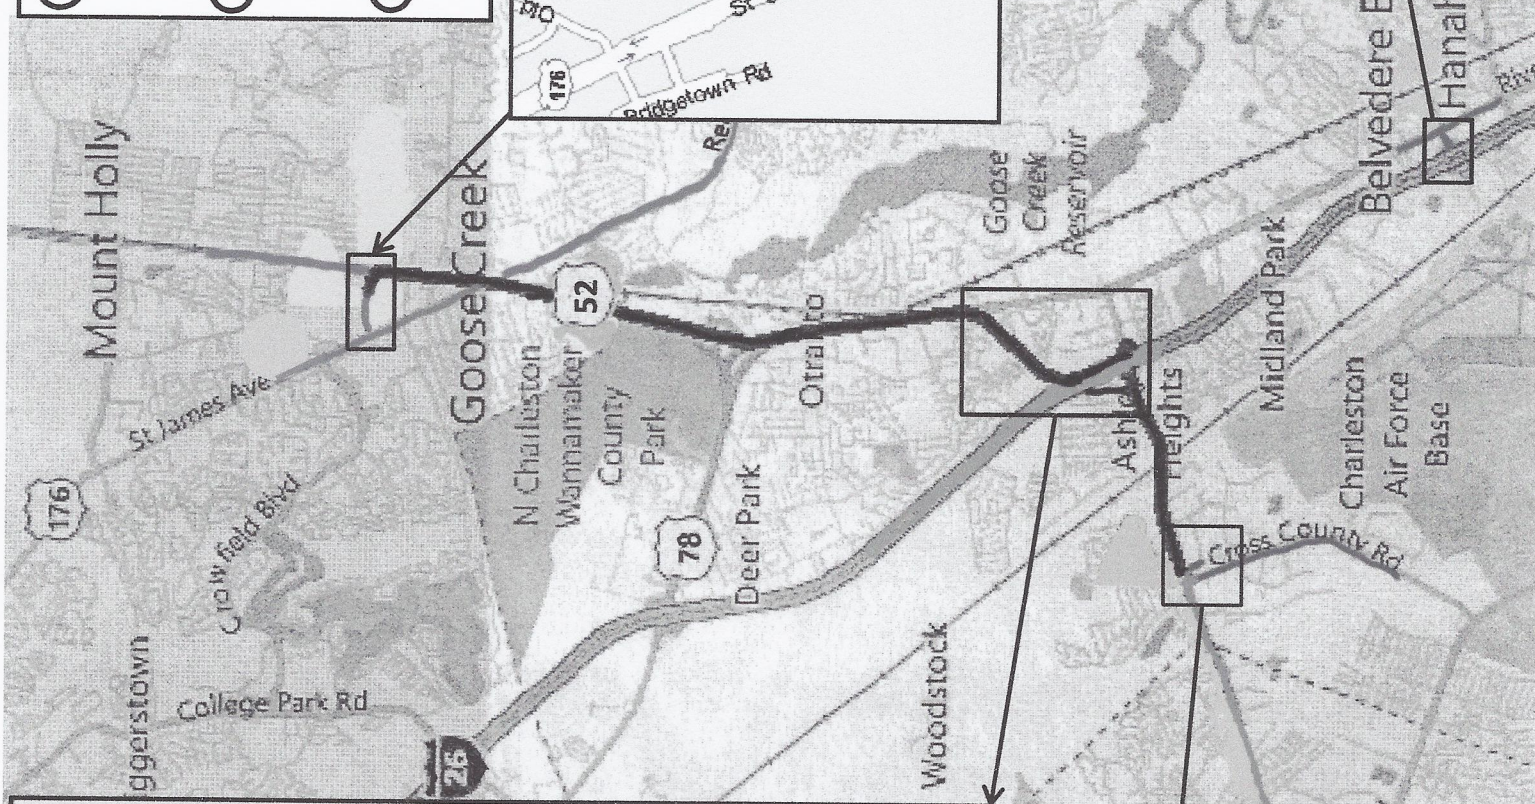

(A) Royal Lanes Bowling Center
106 Central Ave.
Goose Creek, S.C. 29445
843-572-2695

(B) Sandpiper Lanes Bowling Center
3291 Ashley Phosphate Rd.
North Charleston, S.C. 29420
843-552-8530

(C) The Radisson Hotel Charleston Airport
5991 Rivers Ave.
North Charleston, S.C. 29406
843-744-2501

Detail Area of Royal Lanes

106 Central Ave, Goose Cree...
106 Central Ave
Goose Creek, SC 29445

EXIT 211 Detail

EXIT 208 & 209 Detail

Detail Area of Sandpiper Lanes