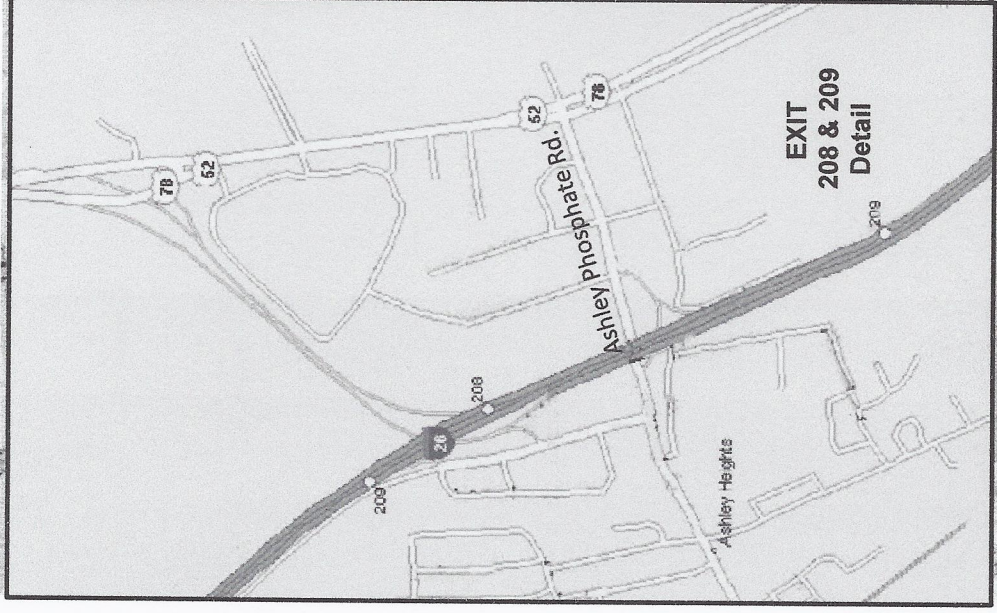

Detail Area of Royal Lanes

106 Central Ave, Goose Cree...
106 Central Ave
Goose Creek, SC 29445

EXIT 211 Detail

EXIT 208 & 209 Detail

Detail Area of Sandpiper Lanes