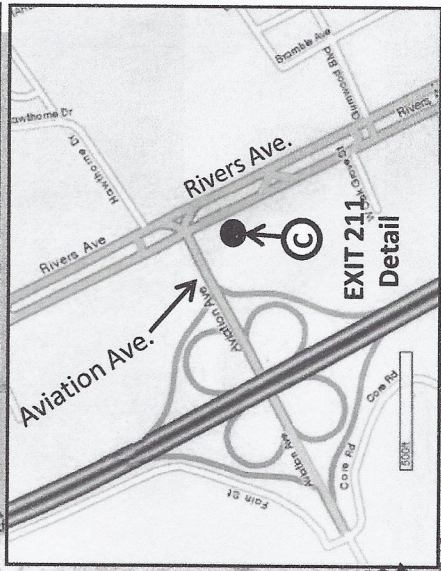

(A) Royal Lanes Bowling Center
106 Central Ave.
Goose Creek, S.C. 29445
843-572-2695

(B) Sandpiper Lanes Bowling Center
3291 Ashley Phosphate Rd.
North Charleston, S.C. 29420
843-552-8530

(C) The Radisson Hotel Charleston Airport
5991 Rivers Ave.
North Charleston, S.C. 29406
843-744-2501

Detail Area of Royal Lanes

106 Central Ave, Goose Cree...
106 Central Ave
Goose Creek, SC 29445

EXIT 211 Detail

EXIT 208 & 209 Detail

Detail Area of Sandpiper Lanes