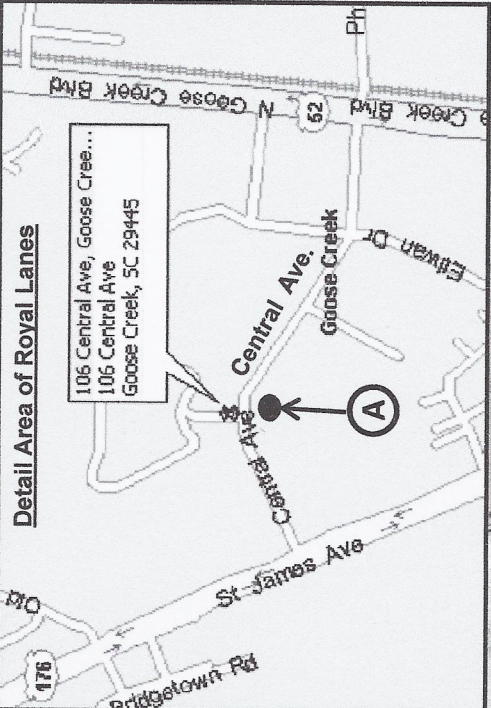

(A) Royal Lanes Bowling Center
106 Central Ave.
Goose Creek, S.C. 29445
843-572-2695

(B) Sandpiper Lanes Bowling Center
3291 Ashley Phosphate Rd.
North Charleston, S.C. 29420
843-552-8530

(C) The Radisson Hotel Charleston Airport
5991 Rivers Ave.
North Charleston, S.C. 29406
843-744-2501

Detail Area of Royal Lanes

106 Central Ave, Goose Cree...
106 Central Ave
Goose Creek, SC 29445

EXIT 211 Detail

EXIT 208 & 209 Detail

Detail Area of Sandpiper Lanes